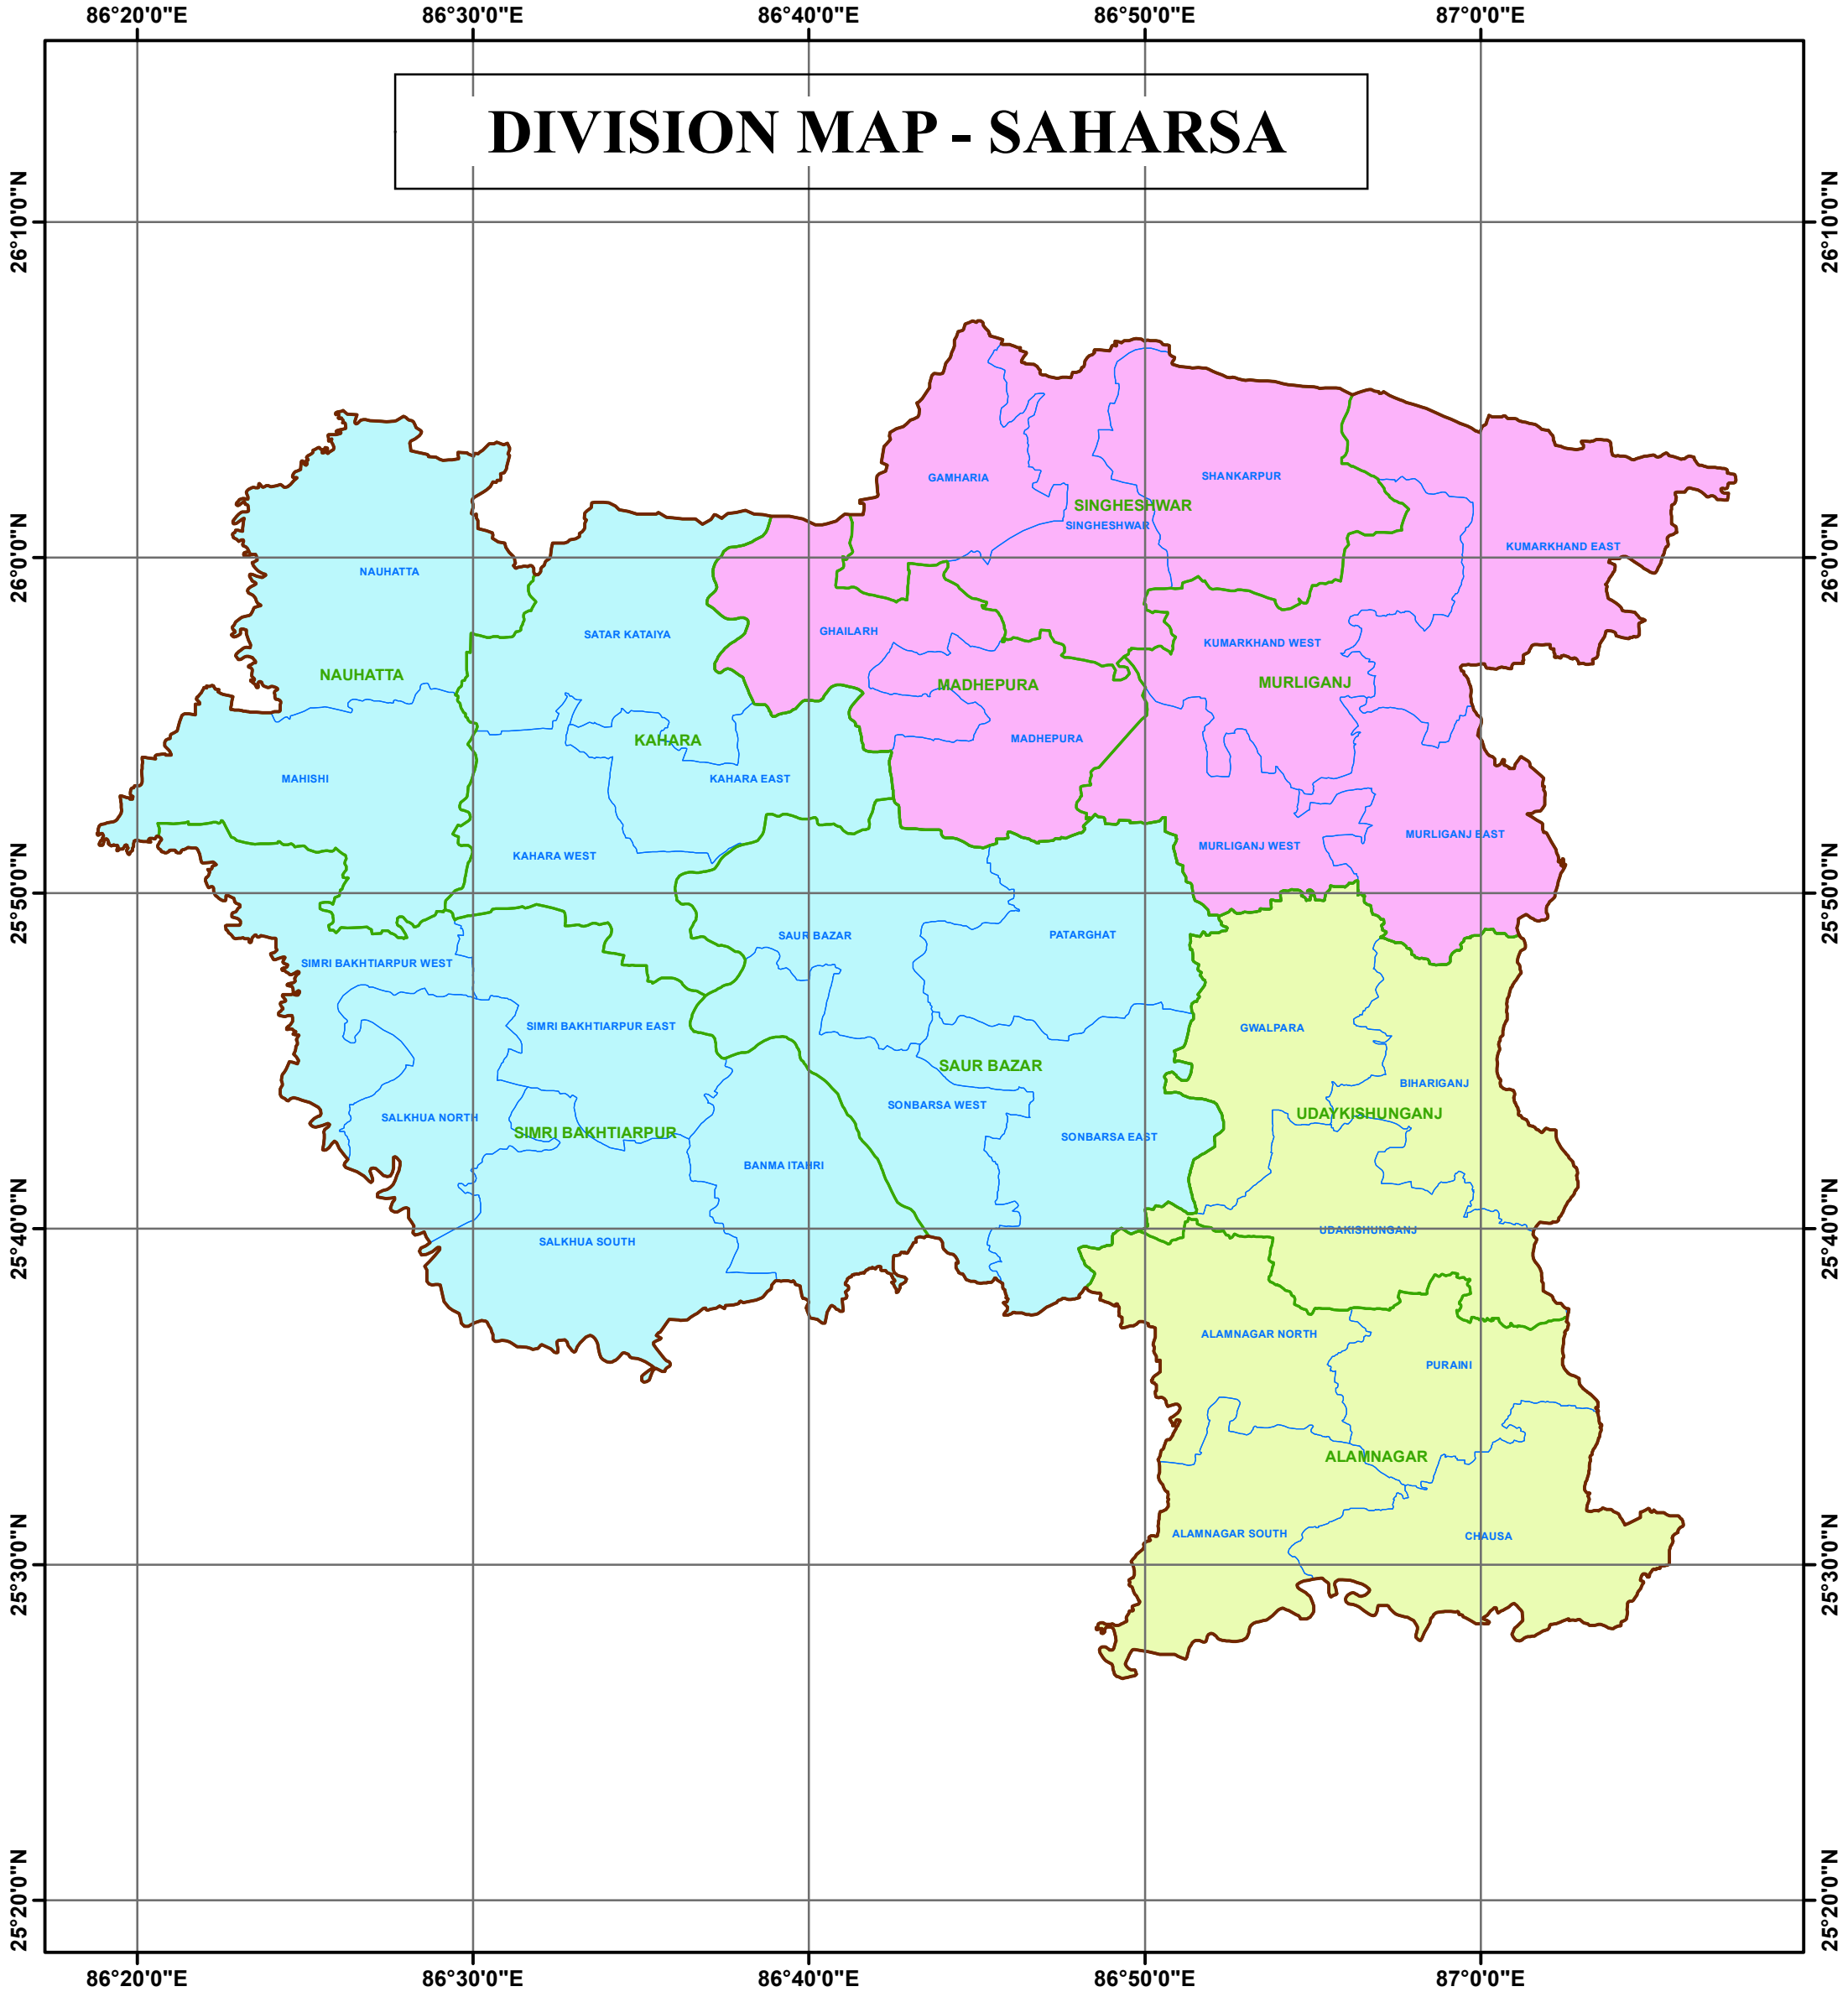

DIVISION MAP - SAHARSA

1:350,000

Kilometers

Legend

- DIVISION BOUNDARY
- BEAT BOUNDARY (9)
- SUB-BEAT BOUNDARY (30)

RANGE

- MADHEPURA
- SAHARSA
- UDAYKISHUNGANJ