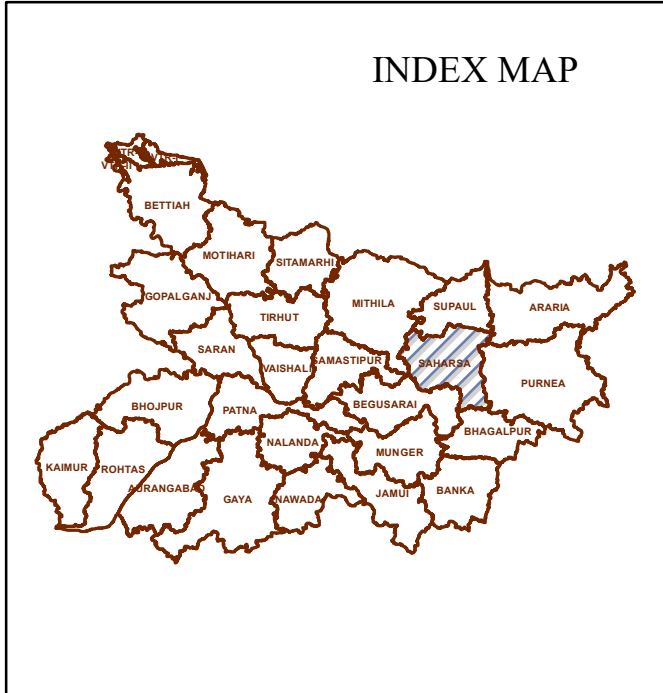

DIVISION MAP - SAHARSA

1:350,000

Kilometers

Legend

- DIVISION BOUNDARY
- BEAT BOUNDARY (9)
- SUB-BEAT BOUNDARY (30)

RANGE

- MADHEPURA
- SAHARSA
- UDAYKISHUNGANJ